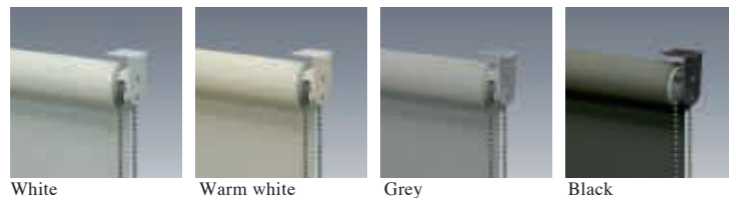

Mytec 01 Loop's Color Variation