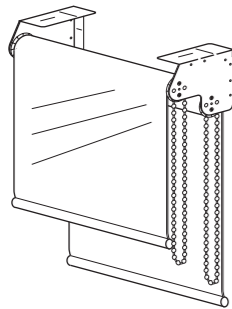

Roller Blinds Mytec 01

Mytec 01's Unique Features

Mytec 01 Loop

- Blinds up to 2700 mm width and 3000 mm height with 3.7kg screen weight
- The spring assist mechanism attached makes for light operation and fast gearing even on large windows.
- Stainless steel chain
- 6 spring sizes
- 4 colors

Mytec 01 Loop - Link

- With 2 blinds can go to a width of 5000mm, and height of 2500mm, with screen weight of 5.7kg
- With 3 blinds can go to a width of 4500mm, and height of 2500mm, with screen weight of 5.7kg
- Can be linked on double system
- 4 colors

Mytec 01 Loop - Double

- Two blinds, up to 2700mm width and 3000mm height with screen weight of 7.4kg
- Chain position can be either side, opposite side, with choice of front or back
- Blinds can be linked
- 4 colors