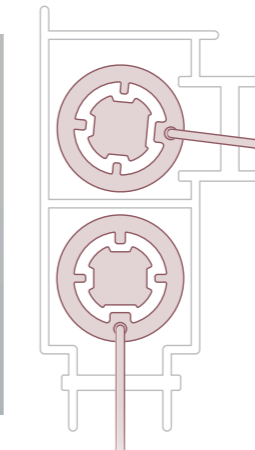

Mytec 01 Loop's Color Variation

Mytec 01 Spring

- Blinds up to 2000 mm width and 3000 mm height with 1.8kg screen weight
- No crash at top. A speed controller is standard, enabling the blind to go up at a constant speed
- A rotary cam mechanism allows you to stop the blind where you want
- Comes in white only

Roman Blinds Creaty

Creaty's Unique Features

What is Twin?

A compact head rail with two shades fits neatly on the window frame and yet offers an easy operation.

Drum Type Twin One Chain

Drum Type Twin

Cord Type Twin

Two-story Structure

Specifications

Cord Type	Width 180 to 2400mm
Single/Twin	Height 480 to 3000mm Weight Single 5kg Twin 8kg
Drum Type	Width 400 to 4000mm
Single/Twin	Height 480 to 3000mm Weight Single 5kg Twin 8kg

Drum Type Twin One Chain

Both the front shade and back shade can be raised and lowered by a single chain.

●How to pull up the front shade
Pull down the front side of Ball Chain.

●How to pull up the back shade
Pull down the back side of Ball Chain.