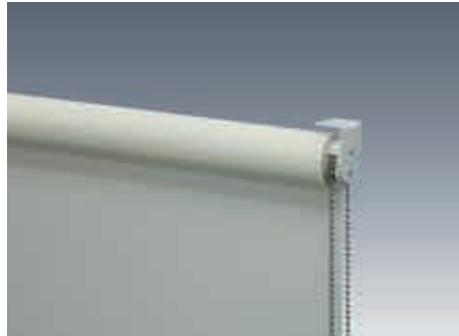

Roller Blinds Mytec 01

Mytec 01's Unique Features

Mytec 01 Loop

- Blinds up to 2700 mm width and 3000 mm height with 3.7kg screen weight
- The spring assist mechanism attached makes for light operation and fast gearing even on large windows.
- Stainless steel chain
- 6 spring sizes
- 4 colors

Mytec 01 Loop - Link

- With 2 blinds can go to a width of 5000mm, and height of 2500mm, with screen weight of 5.7kg
- With 3 blinds can go to a width of 4500mm, and height of 2500mm, with screen weight of 5.7kg
- Can be linked on double system
- 4 colors