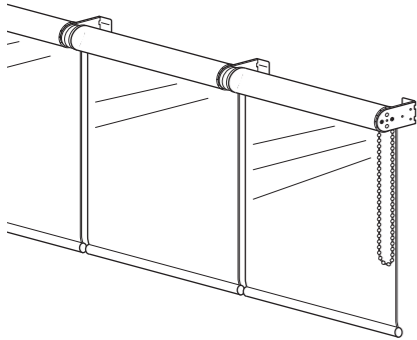

Roller Blinds Mytec 01

Mytec 01's Unique Features

Mytec 01 Loop

- Blinds up to 2700 mm width and 3000 mm height with 3.7kg screen weight
- The spring assist mechanism attached makes for light operation and fast gearing even on large windows.
- Stainless steel chain
- 6 spring sizes
- 4 colors

Mytec 01 Loop - Link

- With 2 blinds can go to a width of 5000mm, and height of 2500mm, with screen weight of 5.7kg
- With 3 blinds can go to a width of 4500mm, and height of 2500mm, with screen weight of 5.7kg
- Can be linked on double system
- 4 colors

Mytec 01 Loop - Double

- Two blinds, up to 2700mm width and 3000mm height with screen weight of 7.4kg
- Chain position can be either side, opposite side, with choice of front or back
- Blinds can be linked
- 4 colors